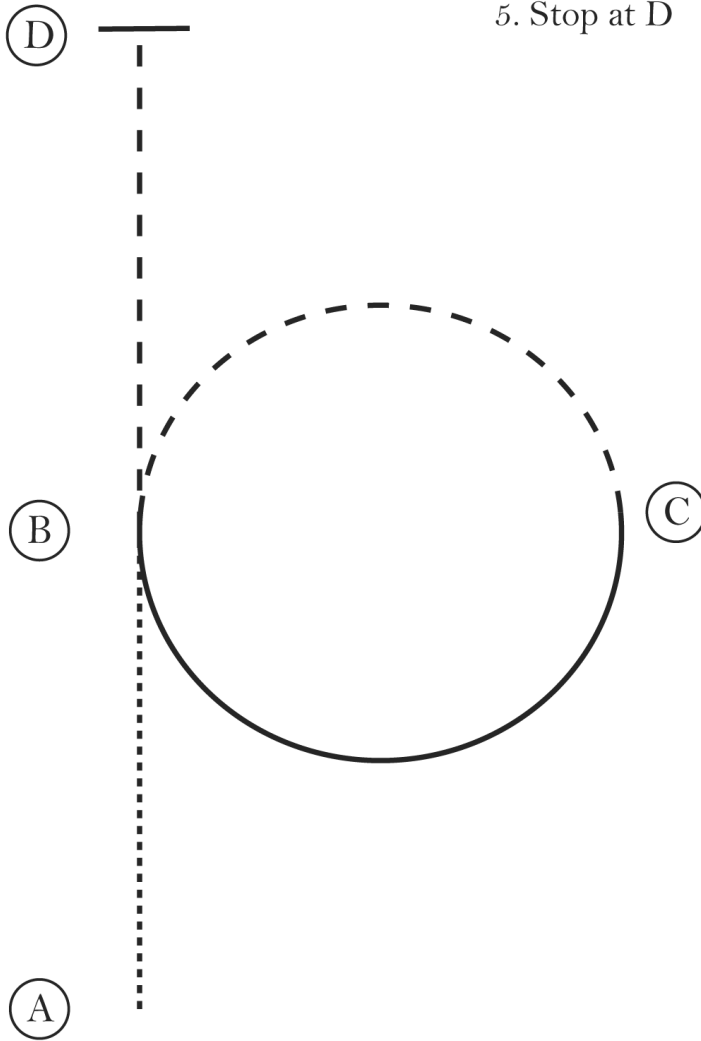

El Passo Classic

Zacinajici hobby jezdcí - horsemanship

Show Date: 10.9.2011

w w w . H o r s e S h o w P a t t e r n s . c o m

w w w . H o r s e S h o w P a t t e r n s . c o m

1. Walk A to B
2. At B jog to C
3. At C lope on the right lead to B
4. At B jog to D
5. Stop at D

- Walk (dotted line)
- Jog - - - - - (dashed line)
- Extended Jog - - - - - (long dashed line)
- Lope ————— (solid line)
- Leg Yield ||||| (vertical bars)
- Lead Change 
- Back 
- Marker (B) (circle with B)
- Sidepass 

[WHI_34]

Pattern Provided by:

Jitka Kynclova