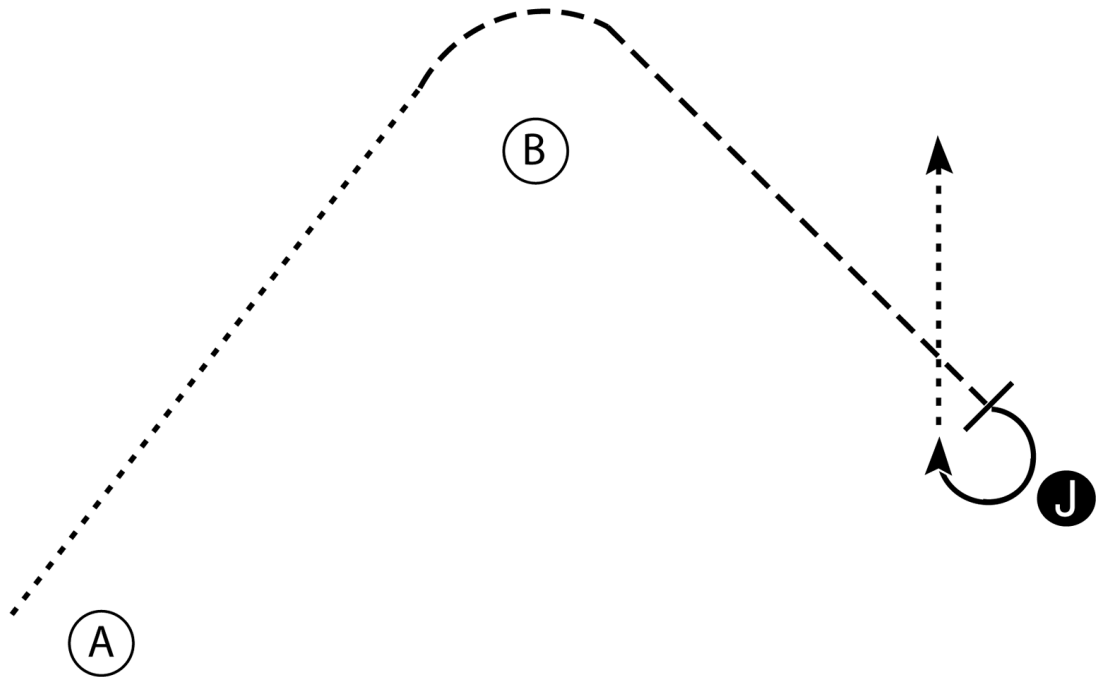

# El Paso Classic / WRC zavody B

## WRC zavody B - showmanship amater

Show Date: 11.9.2011

w w w . H o r s e S h o w P a t t e r n s . c o m

w w w . H o r s e S h o w P a t t e r n s . c o m

1. Walk from A to B.
2. Trot from B to the Judge.
3. Stop and set up for inspection.
4. When dismissed perform a 270 degree turn and walk straight away from the Judge.

Walk .....  
Trot - - - - -  
Back ←   
Marker (B)  
Judge (J)

[SI\_12]

Pattern Provided by:

*Jitka Kynclova*